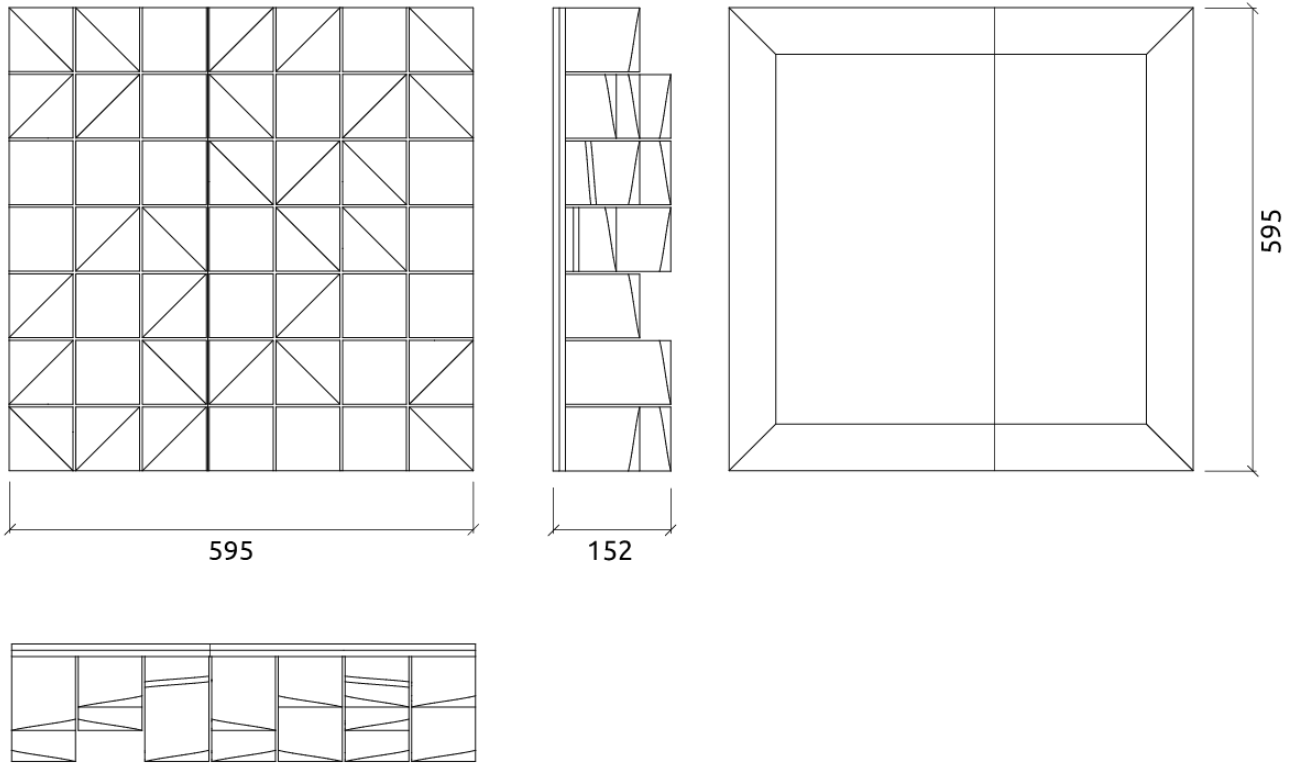

Alps | 595x595x152mm

Integrated Fixing System

Add-ons

Disclaimer:
This product can only be installed on walls.

Dimensions

FG - NW | 595x595x152mm

FG - LW | 595x595x152mm

Weight

19.4 Kg

19.44 Kg

Box

Quantity per box: 1

Dimensions: 645x405x450mm

Volume: 0.118m³

Weight: 20.9Kg

Alps W - Diffuser