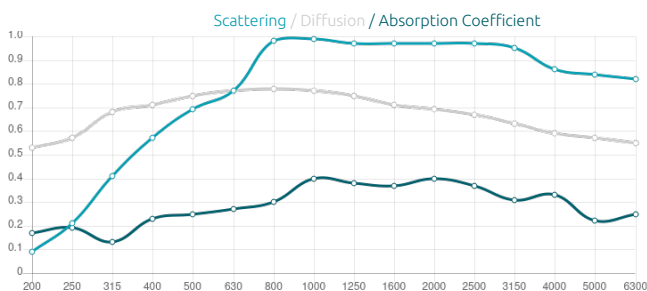

Performance

Made from wood, a sustainable and renewable source, it's unique design is a welcome addition to any space.

Perfect reflection control on an elegant and fully optimised panel.

This product is available in the following Fire Rate:

FG | Furniture Grade

PRODUCT COMPOSITION:

Alps | Natural wood

- Natural wood
- Solid wood

Alps | Lacquered wood

- Lacquered wood
- Solid wood

Dimensions:

Alps | 595x595x152mm

Integrated Fixing System