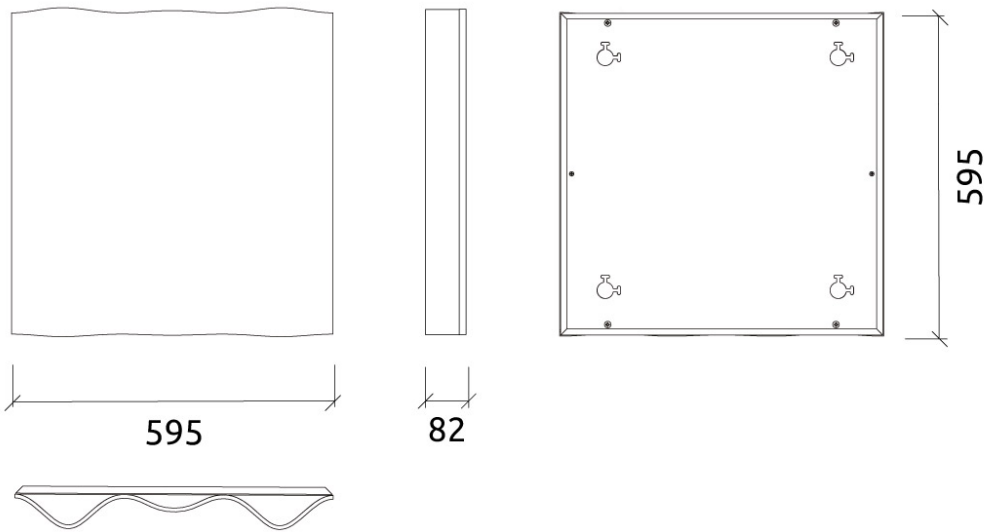

Douro | Lacquered wood
- Lacquered HMDF
- HMDF and plywood structure

Dimensions:
Douro | 595x595x82mm

Integrated Fixing System

Fixing Systems

FixArt Tube

FixArt Clip

Integrated Fixing Systems

Add-ons

FixArt Tube

FixArt Clip

M6 Screw Thread receiver - Add-on

Dimensions

FG - NW | 595x595x82mm

FG - LW | 595x595x82mm

Weight

2.94 Kg

2.94 Kg

Box

Quantity per box: 4

Dimensions: 645x405x655mm

Volume: 0.171m³

Weight: Kg

Douro W - Diffuser

(FG - LW) Lacquered Wood Finishes