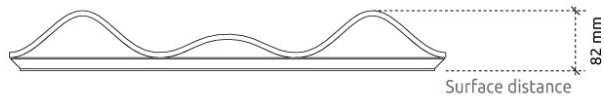

Douro | Lacquered wood
- Lacquered HMDF
- HMDF and plywood structure

Dimensions:
Douro | 595x595x82mm

Integrated Fixing System

Fixing Systems

FixArt Tube

FixArt Clip

Integrated Fixing Systems

Add-ons

FixArt Tube

FixArt Clip

M6 Screw Thread receiver - Add-on

Dimensions

FG - NW | 595x595x82mm

FG - LW | 595x595x82mm

Weight

2.94 Kg