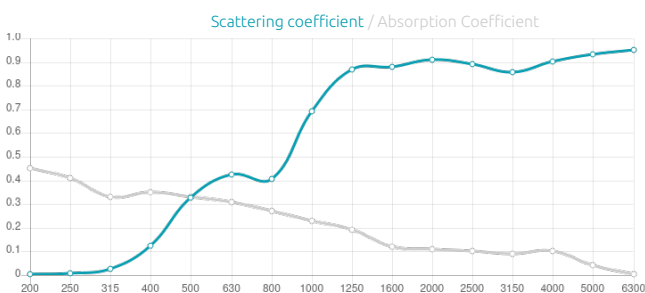

Performance

Type: 1D - Geometric Diffuser
Schroeder Optimised curve.

Scattering range: 400 Hz to 5000 Hz

This product is available in the following Fire Rate:
FG | Furniture Grade

PRODUCT COMPOSITION:

Douro | Natural wood
- Natural wood veneer
- HMDF and plywood structure

Douro | Lacquered wood
- Lacquered HMDF
- HMDF and plywood structure

Dimensions:
Douro | 595x595x82mm

Integrated Fixing System