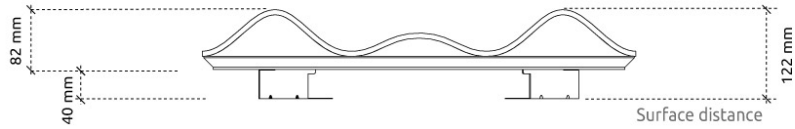

Douro | Lacquered wood
- Lacquered HMDF
- HMDF and plywood structure

Dimensions:
Douro | 595x595x82mm

Integrated Fixing System

Fixing Systems

FixArt Tube

FixArt Clip

Integrated Fixing Systems

Add-ons