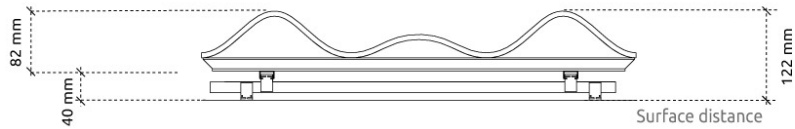

Douro | Lacquered wood
- Lacquered HMDF
- HMDF and plywood structure

Dimensions:
Douro | 595x595x82mm

Integrated Fixing System

Fixing Systems

FixArt Tube

FixArt Clip

Integrated Fixing Systems

Add-ons

FixArt Tube

FixArt Clip

M6 Screw Thread receiver - Add-on

Dimensions

FG - NW | 595x595x82mm

FG - LW | 595x595x82mm

Weight

2.94 Kg

2.94 Kg

Box

Quantity per box: 4

Dimensions: 645x405x655mm

Volume: 0.171m³

Weight: Kg

Douro W - Diffuser

(FG - LW) Lacquered Wood Finishes