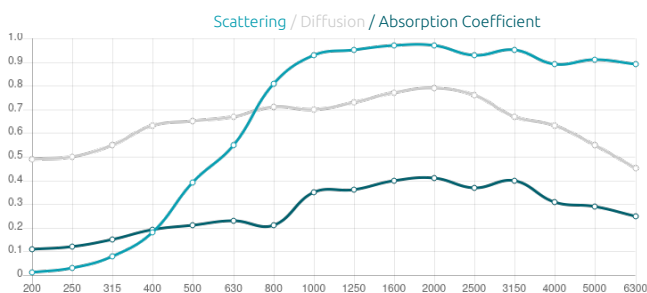

Performance

This product is available in the following Fire Rate:

FG | Furniture Grade

PRODUCT COMPOSITION:

Atlas | Natural Wood

- Natural Wood

Atlas | - Lacquered HMDF

- Lacquered HMDF

Dimensions:

Atlas | 595x595x110mm

Integrated Fixing System

Why use diffusion?

Diffuser panels scattering incoming sound waves into smaller, lower energy waves, scattered over a large area. These scattered reflections create a homogeneous sound field distribution and a full, balanced acoustic response. This improves speech intelligibility, music quality, and creates a more uniform, larger sweet spot.