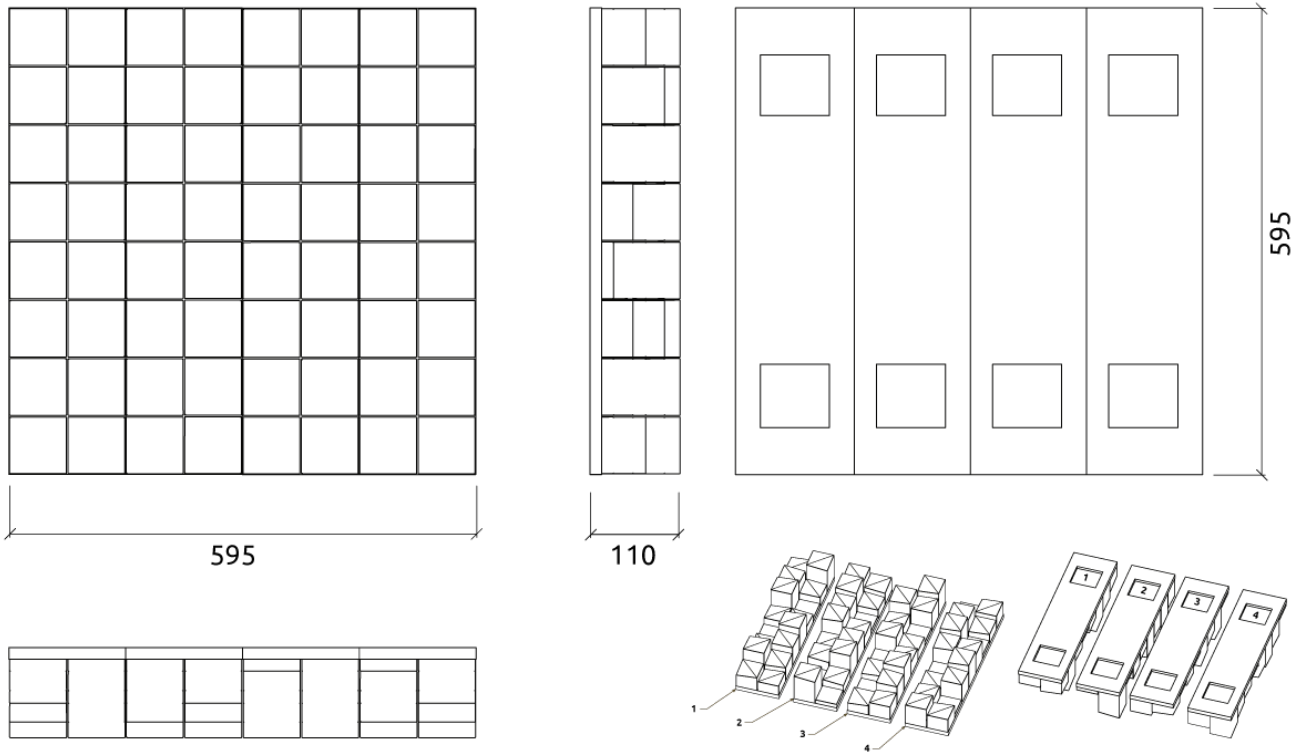

- Natural Wood

Atlas | - Lacquered HMDF

- Lacquered HMDF

Dimensions:

Atlas | 595x595x110mm

Integrated Fixing System

Why use diffusion?

Diffuser panels scattering incoming sound waves into smaller, lower energy waves, scattered over a large area. These scattered reflections create a homogeneous sound field distribution and a full, balanced acoustic response. This improves speech intelligibility, music quality, and creates a more uniform, larger sweet spot.

Add-ons

Installation: Integrated Fixing System

Dimensions

FG - LW 595x595x110mm	15.5 Kg
FG - NW 595x595x110mm	15.5 Kg

Weight

Box

Quantity per box: 1
Dimensions: 650x395x340mm
Volume: 0.087m³
Weight: Kg

Atlas W - Diffuser